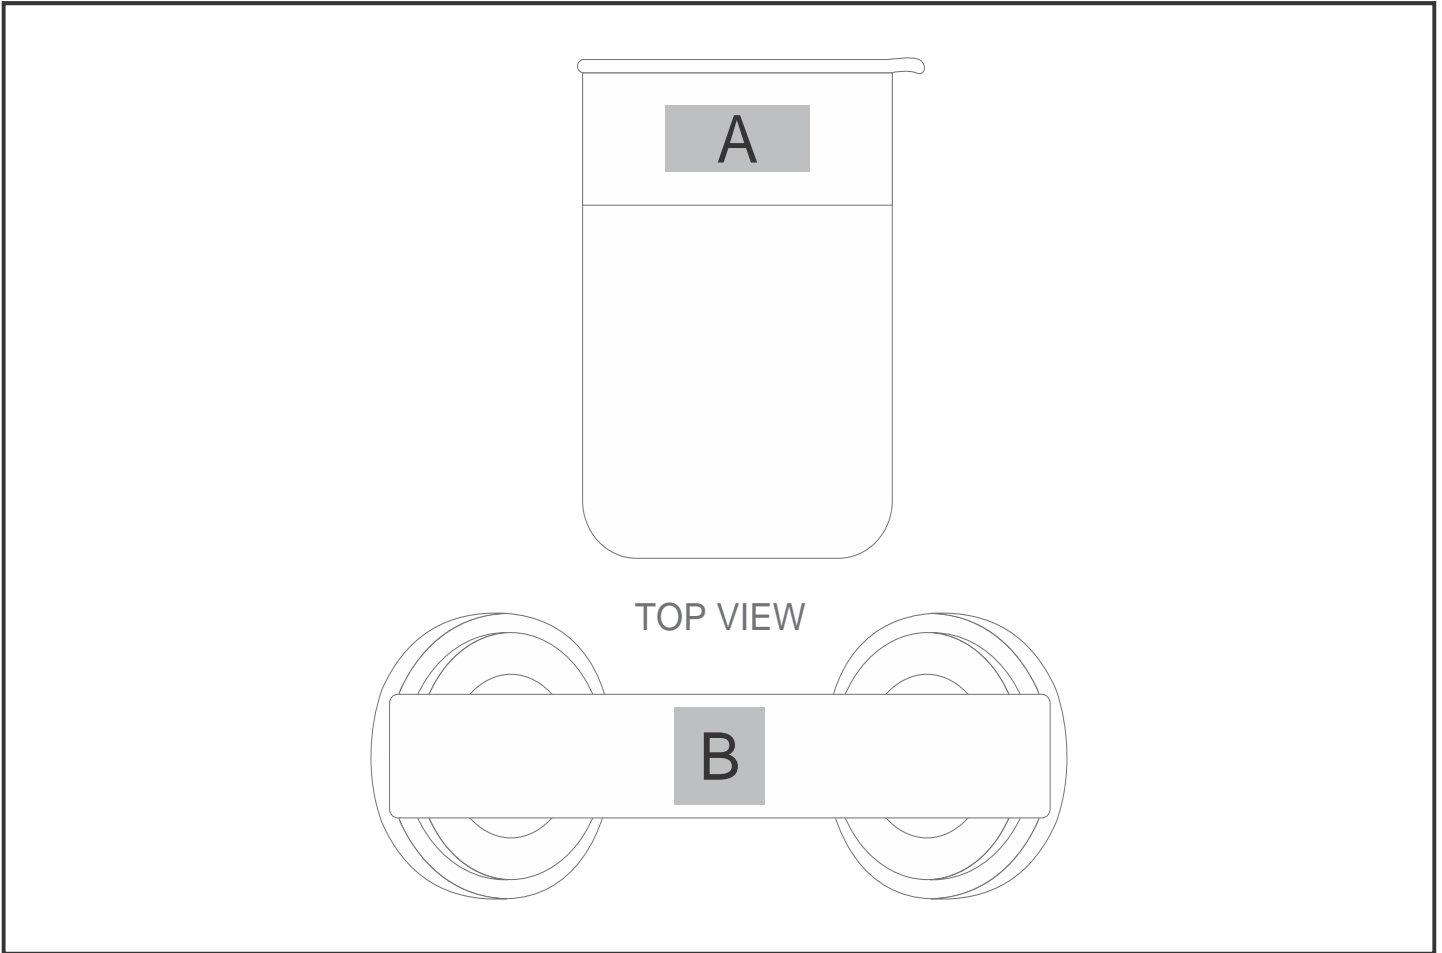

GH-YT-26-B

Yatta Luxe Lifestyle Hamper

Need to know:

- Includes 1-Colour 1-Position Pad Print on Tumbler & Headphones (setup fees apply)

- Laser Colour: White

Branding Options:

| Position | Branding Method (Branding Code) | No. of Colours | Dimension |
|----------|---------------------------------|----------------|-----------------------|
| A | Pad Printing (PB) | 4 Colours | 35mm wide x 15mm high |
| A | Laser Engraving (LA) | N/A | 30mm wide x 10mm high |
| B | Pad Printing (PB) | 2 Colours | 22mm wide x 22mm high |